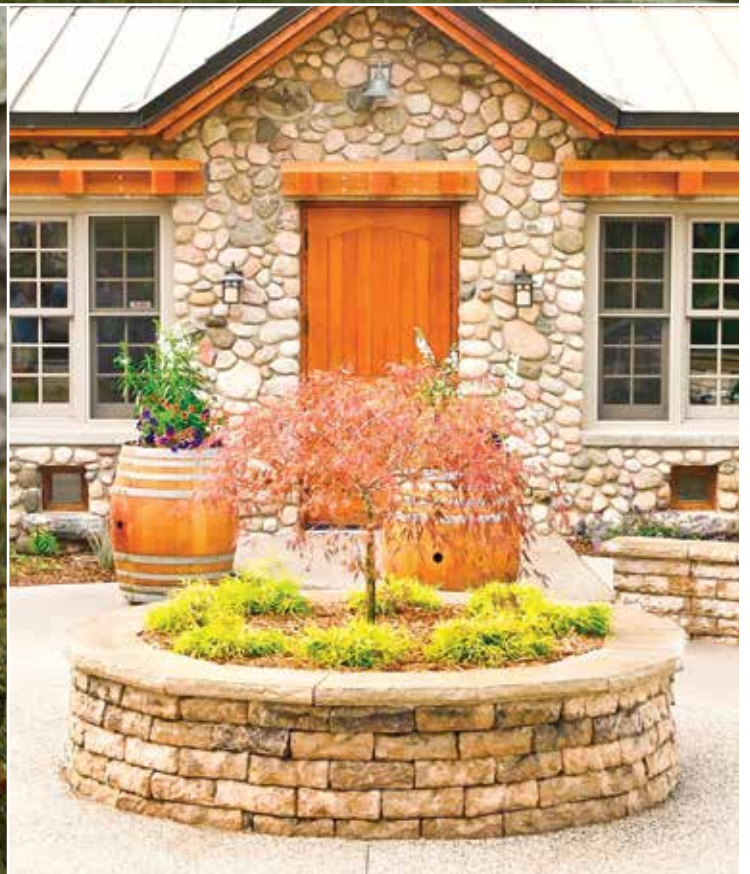

ROSETTA®

DIMENSIONAL
WALL

www.discoverrosetta.com

FEATURES

- Hand-hewn stone texture.
- Consistant dimensions.
- Perfect for retaining walls, freestanding walls, edging, columns and more.
- Natural stone texture on five sides.