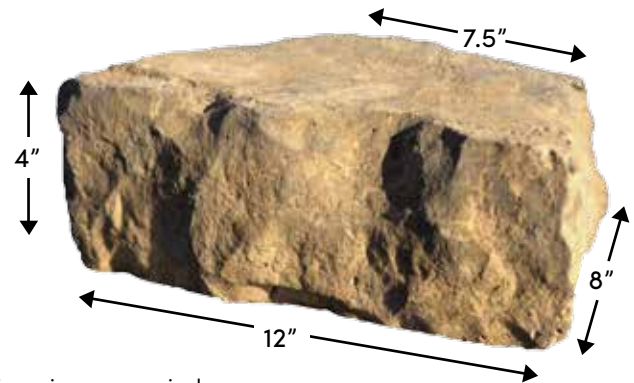

ROSETTA®

DIMENSIONAL
WALL

www.discoverrosetta.com

FEATURES

- Hand-hewn stone texture.
- Consistant dimensions.
- Perfect for retaining walls, freestanding walls, edging, columns and more.
- Natural stone texture on five sides.

DIMENSIONAL STRAIGHT BLOCK

DIMENSIONAL WEDGE BLOCK

*Dimensions are nominal

DIMENSIONAL STRAIGHT PALLET

- 75 pieces / pallet
- 28# / piece
- 2100# / pallet

DIMENSIONAL WEDGE PALLET

- 100 pieces / pallet
- 20# / piece
- 2000# / pallet