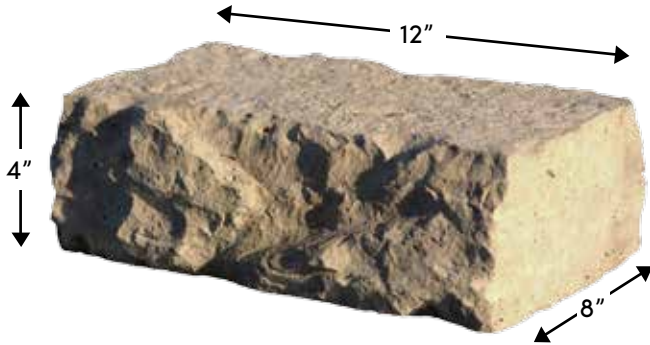

ROSETTA®

DIMENSIONAL
WALL

www.discoverrosetta.com

FEATURES

- Hand-hewn stone texture.
- Consistant dimensions.
- Perfect for retaining walls, freestanding walls, edging, columns and more.
- Natural stone texture on five sides.

DIMENSIONAL STRAIGHT BLOCK

DIMENSIONAL WEDGE BLOCK

*Dimensions are nominal

DIMENSIONAL STRAIGHT PALLET

- 75 pieces / pallet
- 28# / piece
- 2100# / pallet

DIMENSIONAL WEDGE PALLET

- 100 pieces / pallet
- 20# / piece
- 2000# / pallet