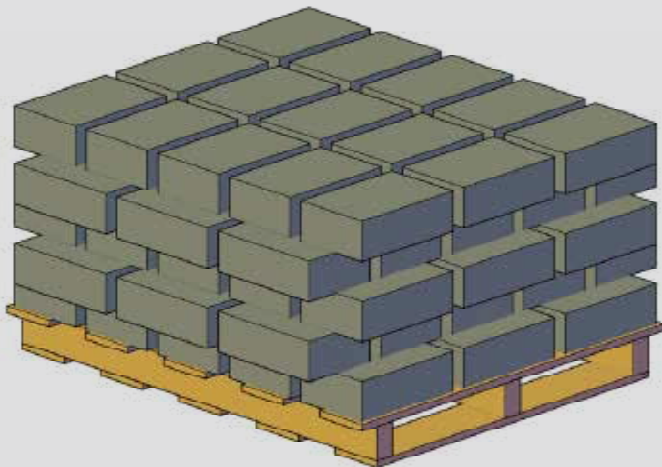

ROSETTA®

DIMENSIONAL
WALL

www.discoverrosetta.com

FEATURES

- Hand-hewn stone texture.
- Consistant dimensions.
- Perfect for retaining walls, freestanding walls, edging, columns and more.
- Natural stone texture on five sides.

DIMENSIONAL STRAIGHT BLOCK

DIMENSIONAL WEDGE BLOCK

*Dimensions are nominal

DIMENSIONAL STRAIGHT PALLET

- 75 pieces / pallet
- 28# / piece
- 2100# / pallet

DIMENSIONAL WEDGE PALLET

- 100 pieces / pallet
- 20# / piece
- 2000# / pallet